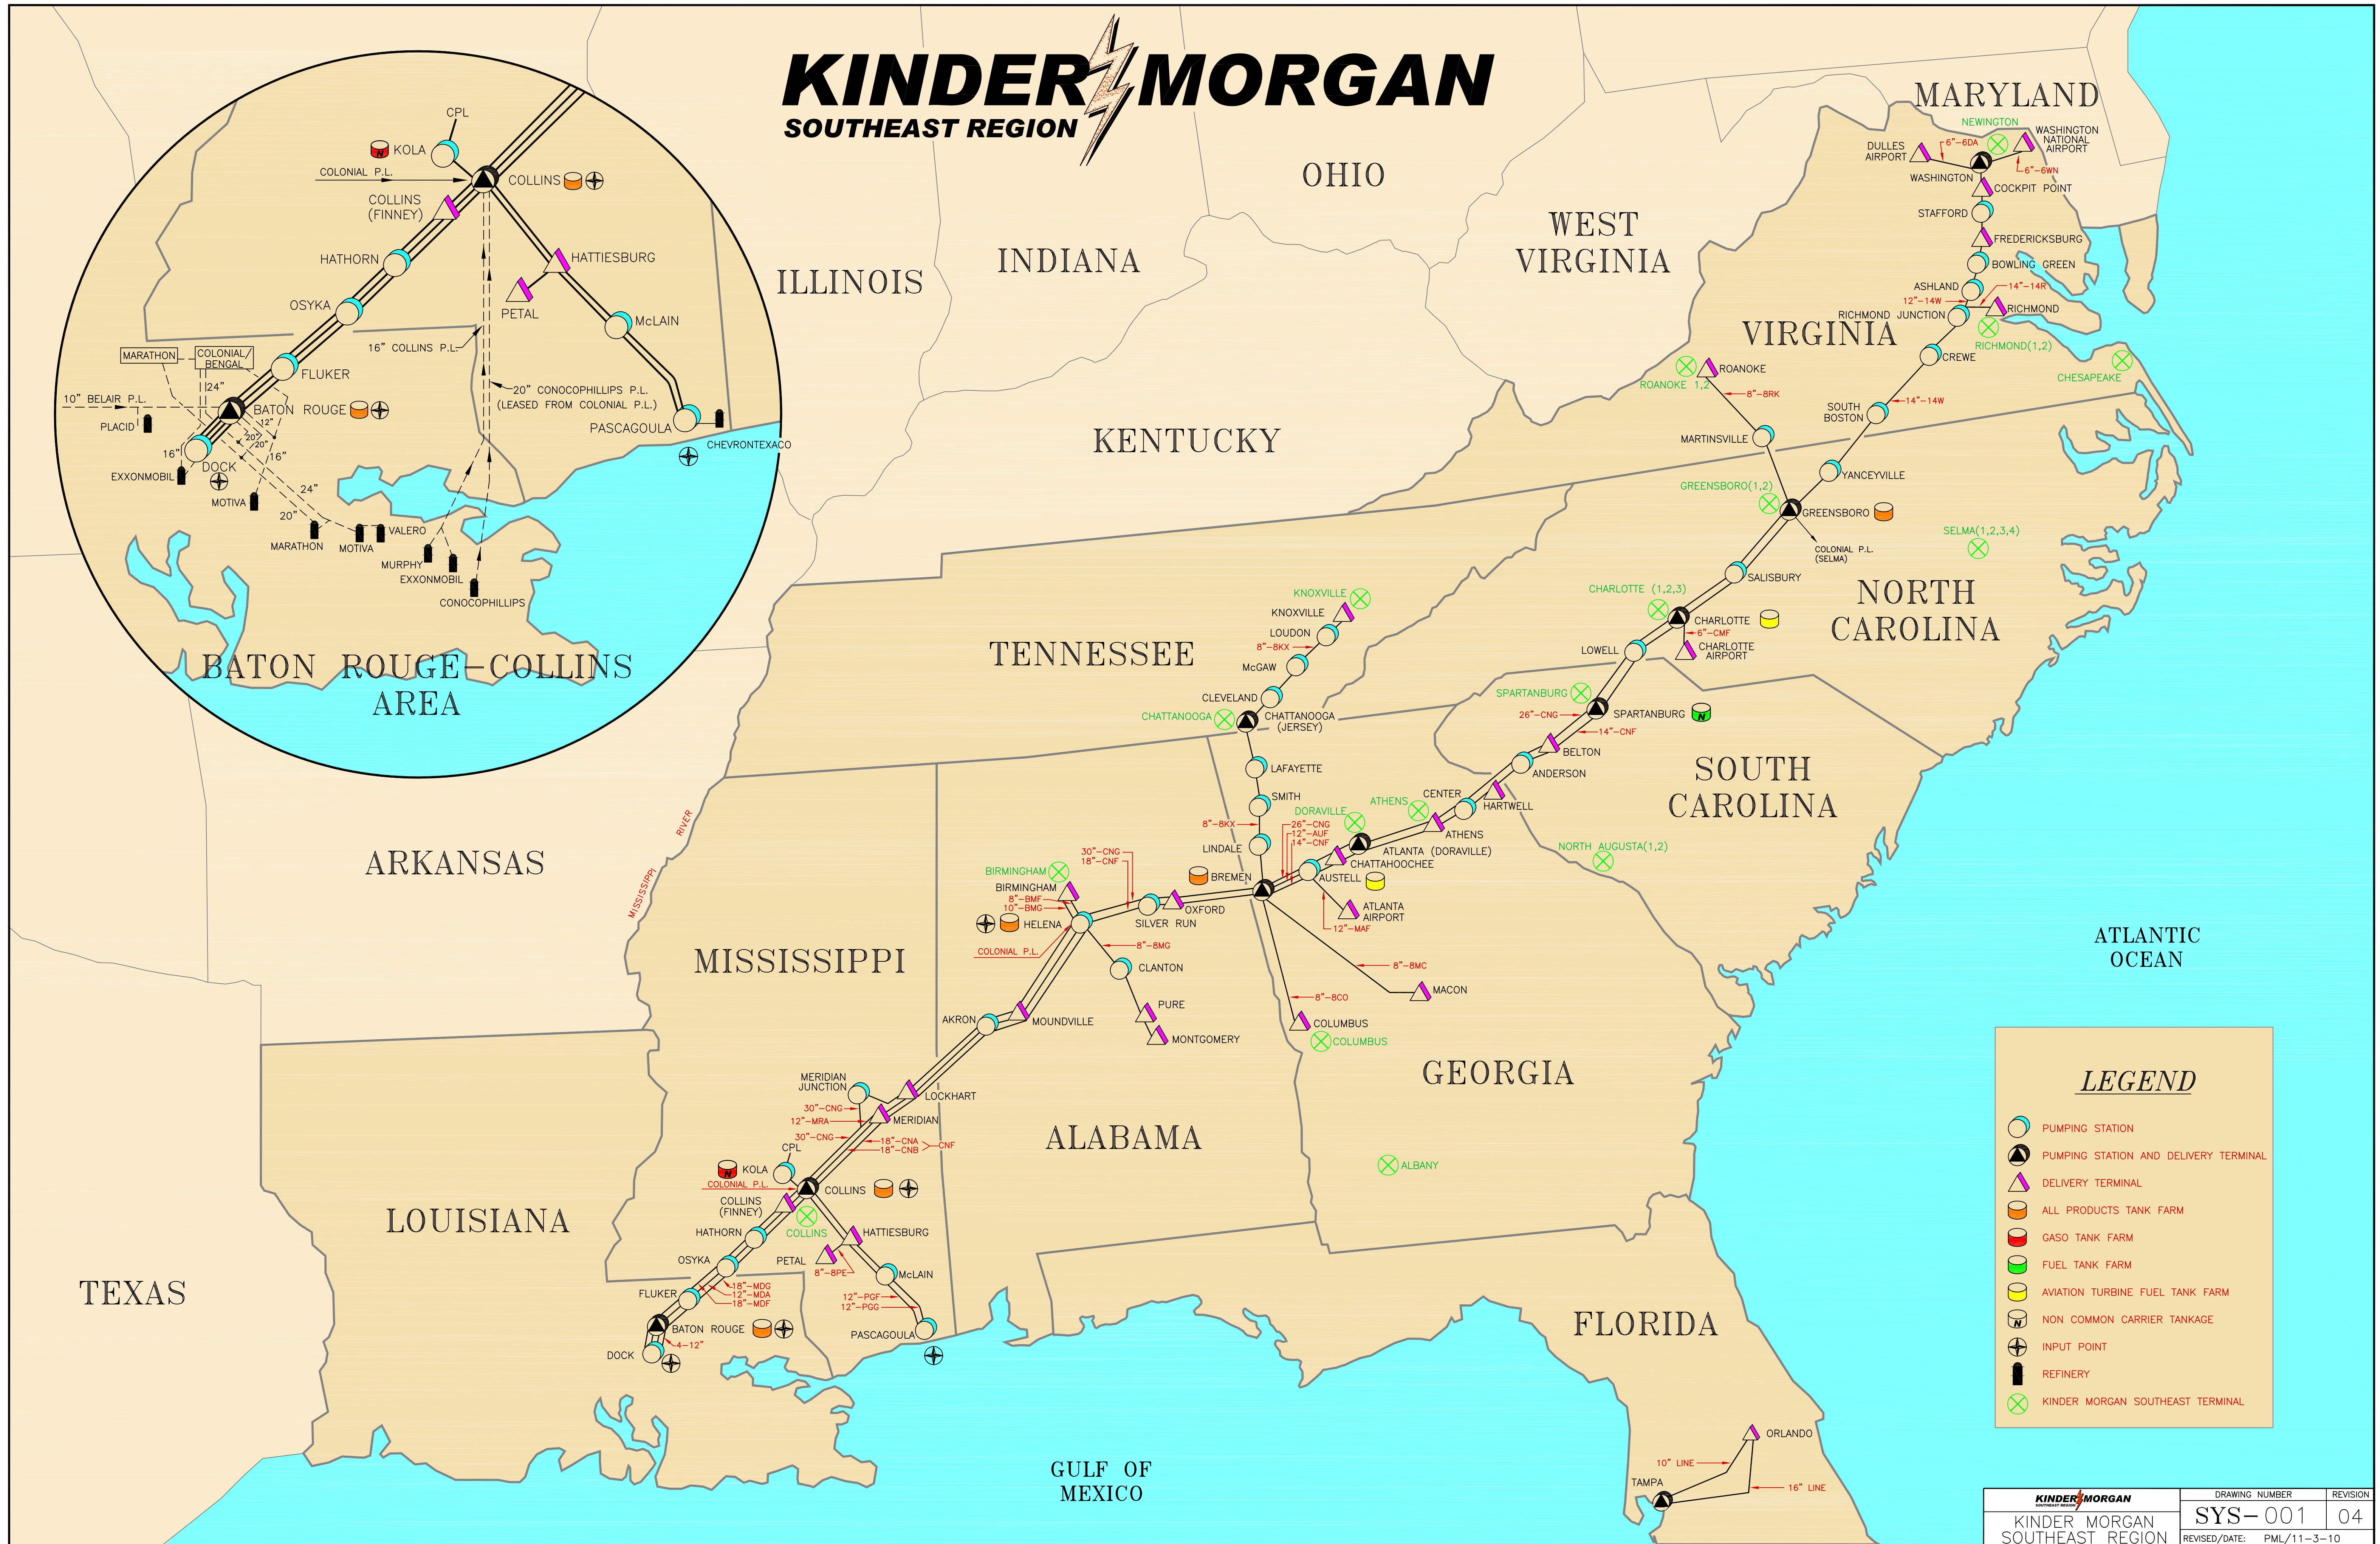

# KINDER MORGAN

SOUTHEAST REGION

**LEGEND**

- PUMPING STATION
- PUMPING STATION AND DELIVERY TERMINAL
- DELIVERY TERMINAL
- ALL PRODUCTS TANK FARM
- GASO TANK FARM
- FUEL TANK FARM
- AVIATION TURBINE FUEL TANK FARM
- NON COMMON CARRIER TANKAGE
- INPUT POINT
- REFINERY
- KINDER MORGAN SOUTHEAST TERMINAL

KINDER MORGAN SOUTHEAST REGION	DRAWING NUMBER	REVISION
	SYS-001	04
	REVISED/DATE:	PML/11-3-10